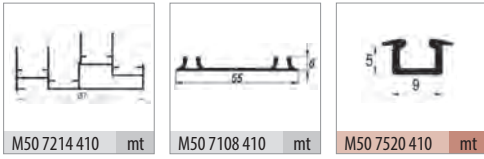

Ray Profilleri / Rail Profiles