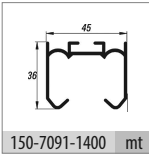

80 KG AYARLI SÜRME KAPI SİSTEMİ RULMANLI • 80 KG ADJUSTABLE SLIDING DOOR SYSTEM HAS BALL BEARING**120-7099 1 Takım İçeriği / 1 Kit Includes****Ray Profilleri / Rail Profiles****Uygulama / Application**