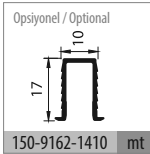

80 KG AYARLI SÜRME KAPI SİSTEMİ RULMANLI • 80 KG ADJUSTABLE SLIDING DOOR SYSTEM HAS BALL BEARING**120-7099 1 Takım İçeriği / 1 Kit Includes****Ray Profilleri / Rail Profiles****Uygulama / Application**