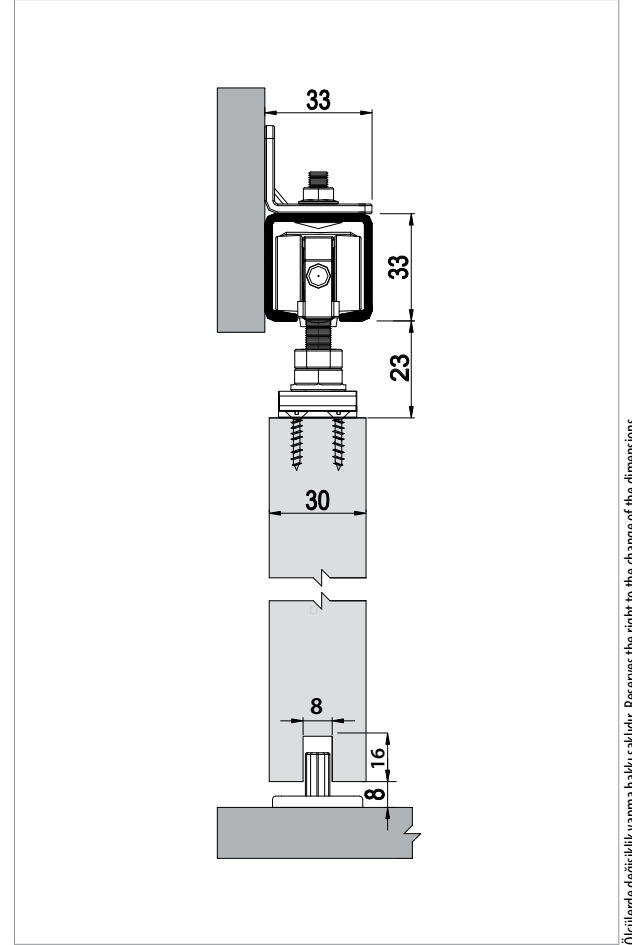

Teknik Detay / Technical Detail

Ölçülerde değişiklik yapma hakkı saklıdır. Reserves the right to the change of the dimensions.

Kod / Code No	Açıklama / Description	Renk / Colour	Birim / Unit			Profil mt. / Profiles mt.			Bağ / Bnd.
120-7380-1600	80 Kg Sürgülü Kapı Sistemi / Sliding Door System	Gri / Grey	1 Kapı / 1 Kit	24	768	-	-	-	-
150-7244-1400	Alüminyum Üst Ray Profili / Aluminium Top Rail Profile	Pres / Uncoated	mt.	-	-	2,0	-	3,0	6 ad/pcs
150-9162-1410	Alüminyum Alt Klavuz Profili / Aluminium Bottom Slider Profile	Eloksal / Mat Anodized	mt.	-	-	-	-	3,0	20 ad/pcs