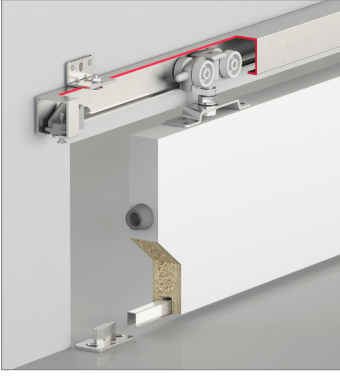

# DoorSlide 7380

80 KG SÜRGÜLÜ KAPI SİSTEMİ RULMANLI • SLIDING DOOR SYSTEM HAS BALL BEARING

## Ray Profilleri / Rail Profiles