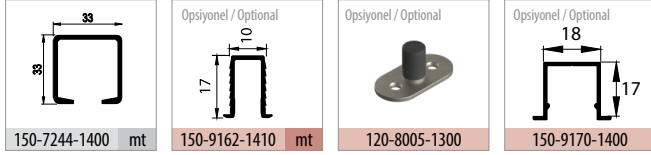

Ray Profilleri / Rail Profiles