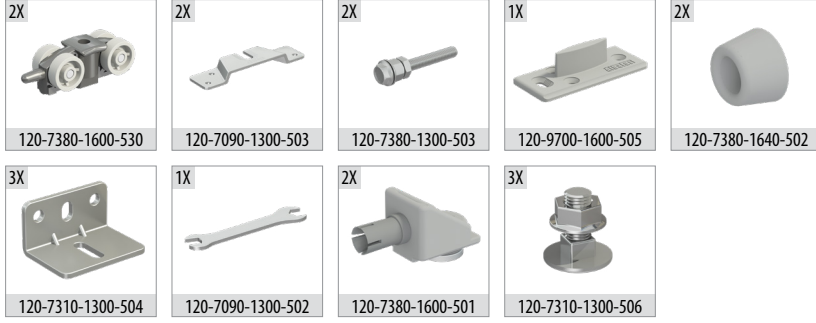

# DoorSlide 7380

80 KG SÜRGÜLÜ KAPI SİSTEMİ RULMANLI • SLIDING DOOR SYSTEM HAS BALL BEARING

## 7380 1 Takım İçeriği / 1 Kit Includes