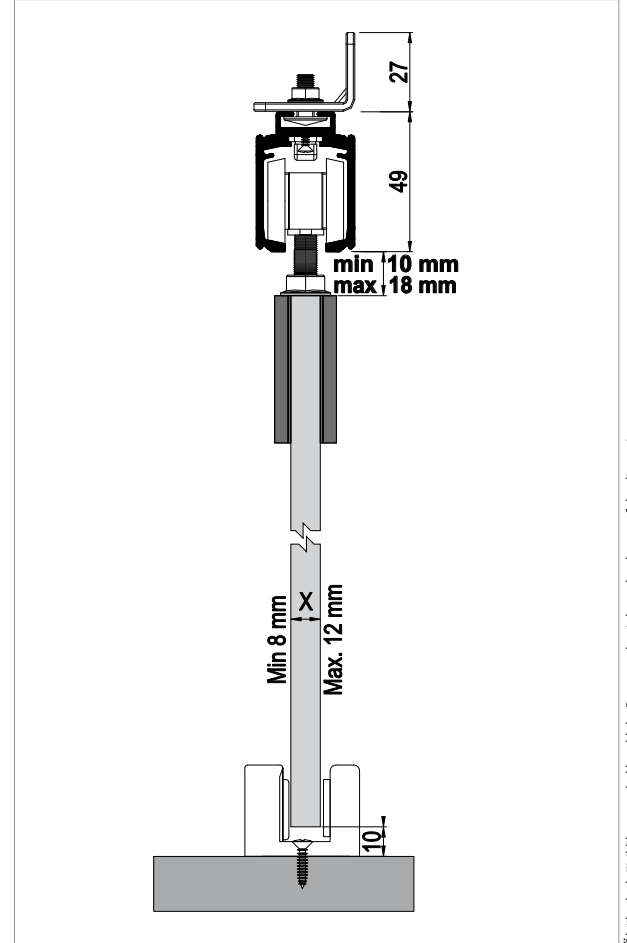

Teknik Detay / Technical Detail

Ölçülerde değişiklik yapma hakkı saklıdır. Reserves the right to the change of the dimensions.

Kod / Code No	Açıklama / Description	Renk / Colour	Birim / Unit			Profil mt. / Profiles mt.	Bağ / Bnd.
123-9901-1820	120 Kg Sürgü Cam Kapı Sistemi / Sliding Glass Door System	Gri / Grey	1 Kapı / 1 Kit	12	216	-	-
150-9750-1400	Alüminyum Üst Ray Profili / Aluminium Top Rail Profile	Pres / Uncoated	mt	-	-	2,0	3,0
150-9765-1410	Alüminyum Alın Kapama / Aluminium Cover Front	Eloksal / Mat Anodized	mt	-	-	2,0	3,0