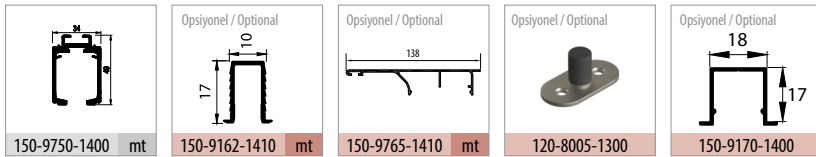

Ray Profilleri / Rail Profiles

Teknik Detay / Technical Detail

Ölçülerde değişiklik yapma hakkı saklıdır. Reserves the right to the change of the dimensions.

Kod / Code No	Açıklama / Description	Renk / Colour	Birim / Unit			Profil mt. / Profiles mt.			Bağ / Bnd.
127-0202-1600	MultiDoor 202 Teleskopik Sürme Kapı Sistemi / Telescopic Sliding Door System	Gri / Grey	2 Kapı / 1 Set	12	216	-	-	-	-
127-0201-1600	MultiDoor 201 İlave Kapı Sistemi / Additional Door System	Gri / Grey	1 Kapı / 1 Kit	8	400	-	-	-	-
150-9750-1400	Alüminyum Üst Ray Profili / Aluminium Top Rail Profile	Pres / Uncoated	mt.	-	-	2,0	3,0	6,0	2 ad/pcs
150-9162-1410	Alüminyum Alt Klavuz Profili / Aluminium Bottom Slider Profile	Eloksal / Mat Anodized	mt.	-	-	-	3,0	6,0	20 ad/pcs
150-9765-1410	Alüminyum Alın Kapama / Aluminium Cover Front	Eloksal / Mat Anodized	mt.	-	-	2,0	3,0	6,0	2 ad/pcs