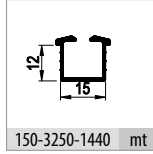

Multiline 11 1 Set İçeriği / 1 Set Includes

Ray Profilleri / Rail Profiles