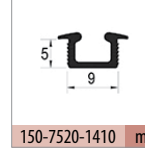

Multiline 11 1 Set İçeriği / 1 Set Includes

Ray Profilleri / Rail Profiles