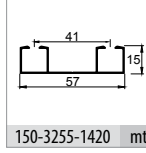

Multiline 11 1 Set İçeriği / 1 Set Includes

Ray Profilleri / Rail Profiles