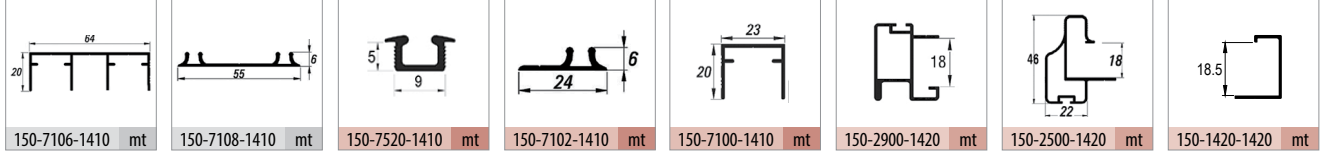

Ray Profilleri / Rail Profiles