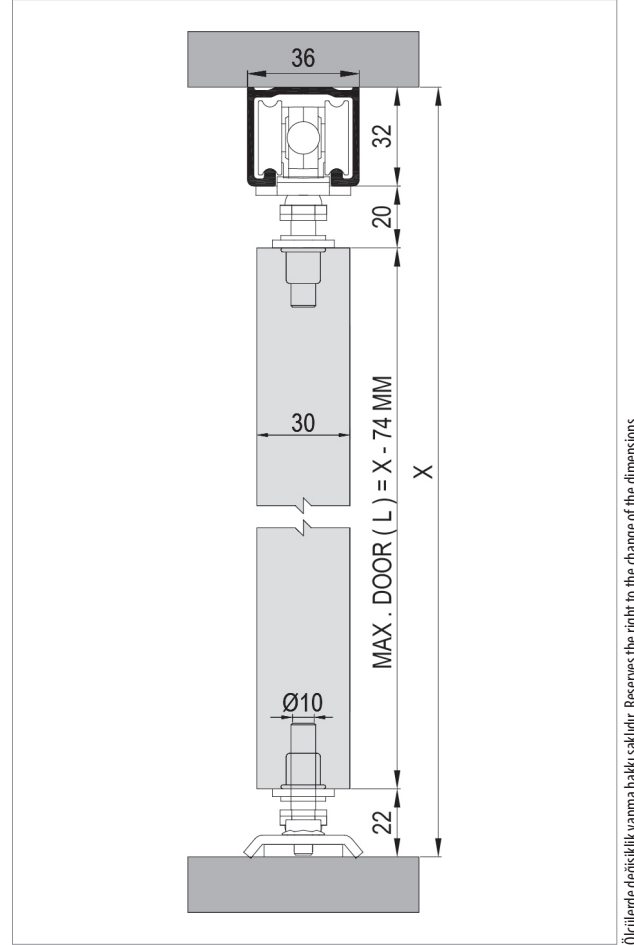

Teknik Detay / Technical Detail

Ölçülerde değişiklik yapma hakkı saklıdır. Reserves the right to the change of the dimensions.

Kod / Code No	Açıklama / Description	Renk / Colour	Birim / Unit			Profil mt. / Profiles mt.	Bağ / Bnd.		
122-9042-1300	40 Kg Katlanır Sürme Kapı Sistemi / Foldable Door Mechanism - Folding Door	Gri / Grey	2 Kapı / 1 Set	12	360	-	-	-	
150-9045-1410	Alüminyum Üst Ray Profili / Aluminium Top Rail Profile	Eloksal / Mat Anodized	mt.	-	-	3,0	-	6,0	2 ad/pcs