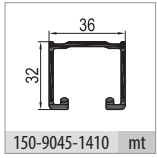

Ray Profilleri / Rail Profiles