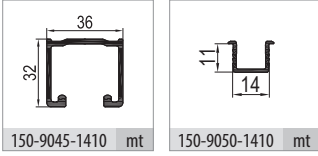

Ray Profilleri / Rail Profiles