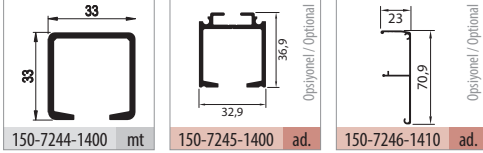

Ray Profilleri / Rail Profiles