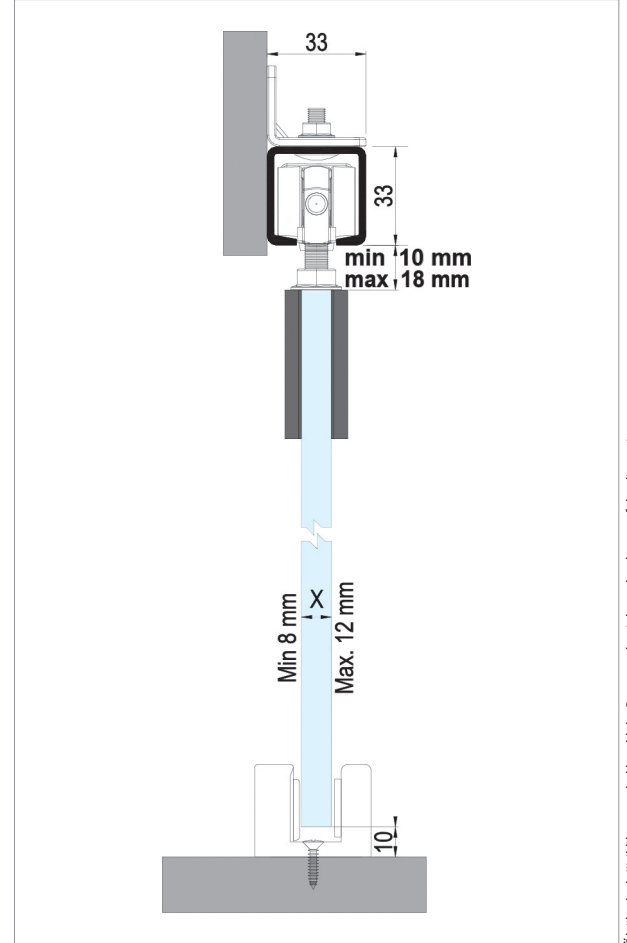

Teknik Detay / Technical Detail

Ölçülerde değişiklik yapma hakkı saklıdır. Reserves the right to the change of the dimensions.

Kod / Code No	Açıklama / Description	Renk / Colour	Birim / Unit			Profil mt. / Profiles mt.	Bağ / Bnd.
123-9911-1820	80 Kg Sürme Cam Kapı Sistemi / Sliding Glass Door System	Gri / Grey	1 Kapı / 1 Kit	12	216	- - -	-
150-7244-1400	Alüminyum Üst Ray Profili / Aluminium Top Rail Profile	Pres / Uncoated	mt	-	-	2,0 - 3,0	6 ad/pcs
150-7245-1400	Alüminyum Üst Ray Profili / Aluminium Top Rail Profile	Pres / Uncoated	mt.	-	-	2,0 - 3,0	4 ad/pcs
150-7246-1410	Alüminyum Alın Kapama / Aluminium Cover Front	Eloksal / Mat Anodized	mt.	-	-	2,0 - 3,0	6 ad/pcs